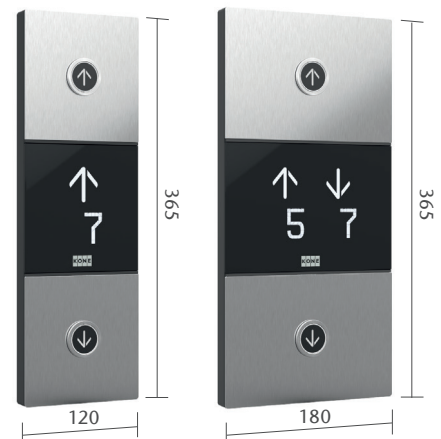

An upward-pointing arrow and the number "5" are displayed on a grey panel of the elevator control system.The KONE logo is centered on a grey panel below the arrow and number.The floor indicator shows "16" and "1200" with a small icon of a person. Below it, the ID number "ID 21367-4726-342" is printed.

BRAILLE AVAILABLE AS AN OPTION

Surface mounted, mirror polished

Flush mounted, brushed

Surface mounted, mirror polished

Flush mounted, brushed

LANDING DEVICES

LANDING CALL STATION (LCS)

Flush mounted

Surface mounted
Thickness 21 mm

LOCK MODULE

Surface mounted
Thickness 21 mm

LANDING CALL STATION WITH INDICATOR (LCI)

Flush mounted

Surface mounted
Thickness 21 mm

HALL INDICATOR (HI)

Flush mounted