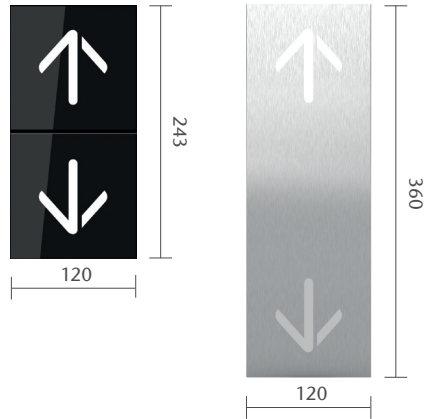

BRAILLE AVAILABLE AS AN OPTION

Surface mounted, mirror polished

Flush mounted, brushed

Surface mounted, mirror polished

Flush mounted, brushed

LANDING DEVICES

LANDING CALL STATION (LCS)

Flush mounted

Surface mounted
Thickness 21 mm

LOCK MODULE

Surface mounted
Thickness 21 mm

LANDING CALL STATION WITH INDICATOR (LCI)

Flush mounted

Surface mounted
Thickness 21 mm

HALL INDICATOR (HI)

Flush mounted

Surface mounted
Thickness 33 mm

HALL LANTERN (HL)

Flush mounted

Surface mounted
Thickness 29 mm

COP AND LANDING DEVICE FACEPLATE FINISHING

Copper satin stainless steel

Copper mirror stainless steel*

Silver brushed stainless steel