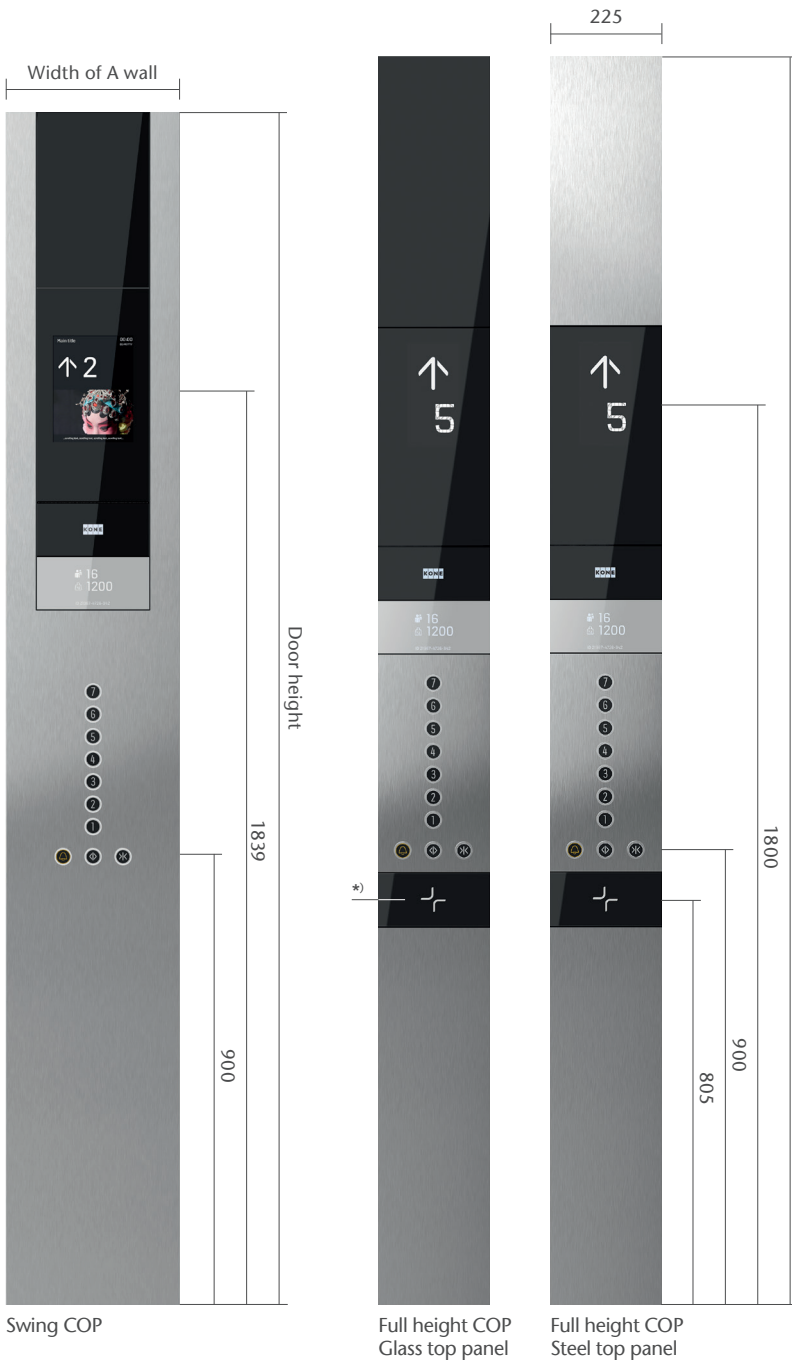

An upward-pointing arrow and the number "5" are displayed on a grey panel of the elevator control system.The KONE logo is centered on a grey panel below the arrow and number.The floor indicator shows "16" and "1200" with a small icon of a person. Below it, the ID number "ID 21367-4726-342" is printed.

KONE SIGNALIZATION

KDS330

CAR OPERATING PANEL (COP)

KDS 330 DISPLAYS

TFT LCD DISPLAYS

Only available for Swing COP

LANGUAGE

- English
- Simplified Chinese
- Traditional Chinese

- Key switches are also available
- COP faceplate is flush mounted

BUTTONS

Flush mounted, collar finishing silver

Surface mounted, collar finishing silver brushed stainless steel

Other button options available for various code requirements

Indirect golden stainless steel*

DISPLAY TYPE/COLOR

- Segmented LCD: White
- Dot-matrix: White, red

LANGUAGE

- English
- Simplified Chinese
- Traditional Chinese

NOTE: LCD displays have icons,
language options are for dot
matrix