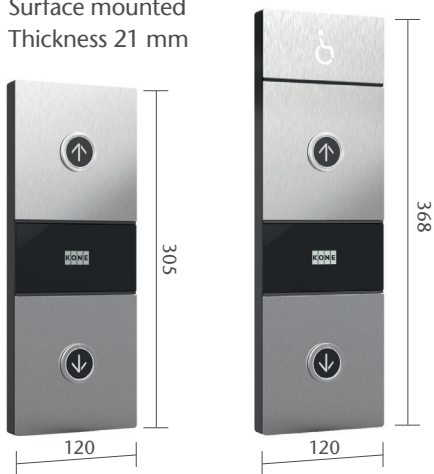

An upward-pointing arrow and the number "5" are displayed on a grey panel of the elevator control system.The KONE logo is centered on a grey panel below the arrow and number.The floor indicator shows "16" and "1200" with a small icon of a person. Below it, the ID number "ID 21367-4726-342" is printed.

BRAILLE AVAILABLE AS AN OPTION

Surface mounted, mirror polished

Flush mounted, brushed

Surface mounted, mirror polished

Flush mounted, brushed

LANDING DEVICES

LANDING CALL STATION (LCS)

Flush mounted

Surface mounted
Thickness 21 mm

LOCK MODULE

Surface mounted
Thickness 21 mm

LANDING CALL STATION WITH INDICATOR (LCI)

Flush mounted

Surface mounted
Thickness 21 mm

HALL INDICATOR (HI)

Flush mounted