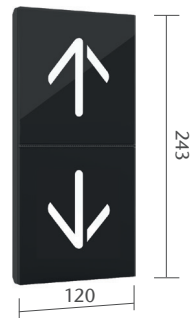

Surface mounted
Thickness 33 mm

HALL LANTERN (HL)

Flush mounted

Surface mounted
Thickness 29 mm

COP AND LANDING DEVICE FACEPLATE FINISHING

Copper satin stainless steel

Copper mirror stainless steel*

Silver brushed stainless steel