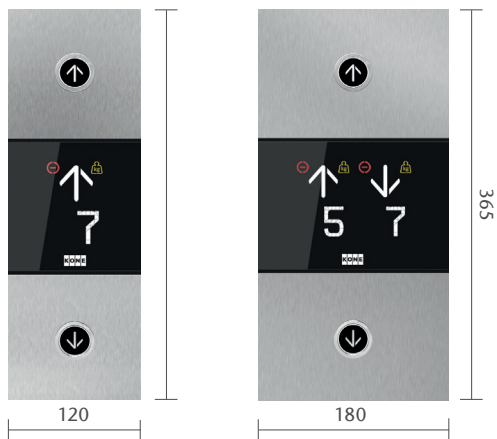

An upward-pointing arrow and the number "5" are displayed on a grey panel of the elevator control system.The KONE logo is centered on a grey panel below the arrow and number.The floor indicator shows "16" and "1200" with a small icon of a person. Below it, the ID number "ID 21367-4726-342" is printed.

BRAILLE AVAILABLE AS AN OPTION

Surface mounted, mirror polished

Flush mounted, brushed

Surface mounted, mirror polished

Flush mounted, brushed

LANDING DEVICES

LANDING CALL STATION (LCS)

Flush mounted

Surface mounted
Thickness 21 mm

LOCK MODULE

Surface mounted
Thickness 21 mm

LANDING CALL STATION WITH INDICATOR (LCI)

Flush mounted

Surface mounted
Thickness 21 mm

HALL INDICATOR (HI)

Flush mounted

Surface mounted
Thickness 33 mm

HALL LANTERN (HL)

Flush mounted

Surface mounted
Thickness 29 mm

COP AND LANDING DEVICE FACEPLATE FINISHING

Copper satin stainless steel

Copper mirror stainless steel*

Silver brushed stainless steel