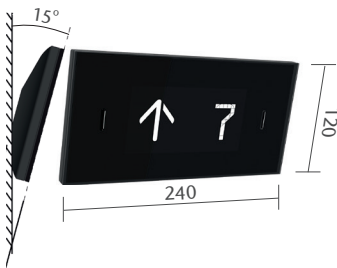

Surface mounted
Thickness 33 mm