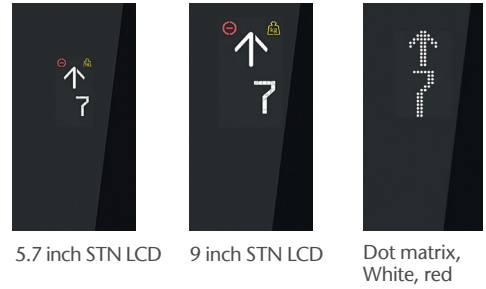

An upward-pointing arrow and the number "5" are displayed on a grey panel of the elevator control system.The KONE logo is centered on a grey panel below the arrow and number.The floor indicator shows "16" and "1200" with a small icon of a person. Below it, the ID number "ID 21367-4726-342" is printed.

KONE SIGNALIZATION

KDS330

CAR OPERATING PANEL (COP)

KDS 330 DISPLAYS

TFT LCD DISPLAYS

Only available for Swing COP

LANGUAGE

- English
- Simplified Chinese
- Traditional Chinese

Indirect golden stainless steel*

DISPLAY TYPE/COLOR

- Segmented LCD: White
- Dot-matrix: White, red

LANGUAGE

- English
- Simplified Chinese
- Traditional Chinese

NOTE: LCD displays have icons,
language options are for dot
matrix