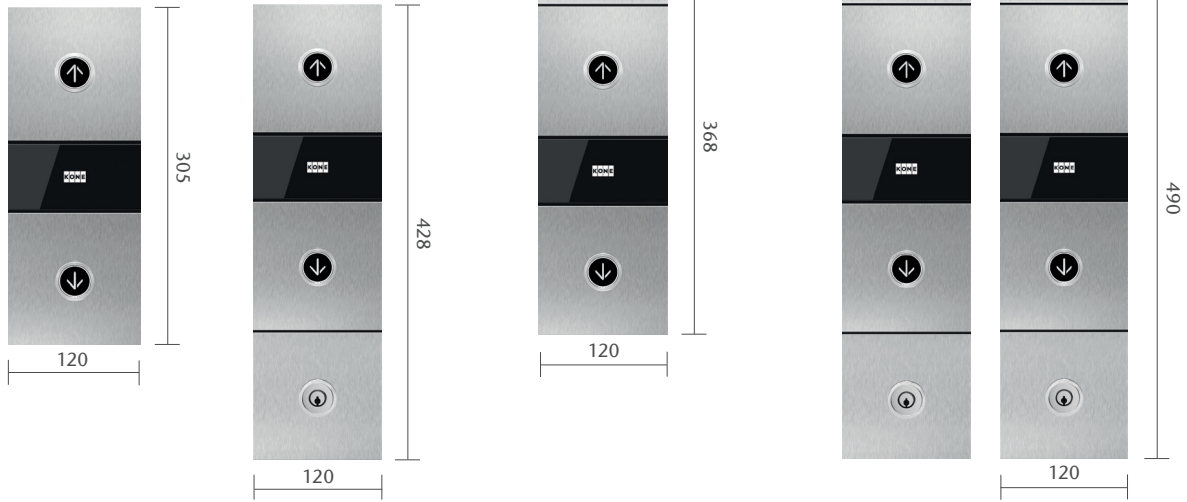

An upward-pointing arrow and the number "5" are displayed on a grey panel of the elevator control system.The KONE logo is centered on a grey panel below the arrow and number.The floor indicator shows "16" and "1200" with a small icon of a person. Below it, the ID number "ID 21367-4726-342" is printed.

BRAILLE AVAILABLE AS AN OPTION

Surface mounted, mirror polished

Flush mounted, brushed

Surface mounted, mirror polished

Flush mounted, brushed

LANDING DEVICES

LANDING CALL STATION (LCS)

Flush mounted

Surface mounted
Thickness 21 mm

LOCK MODULE

Surface mounted
Thickness 21 mm

LANDING CALL STATION WITH INDICATOR (LCI)

Flush mounted

Surface mounted
Thickness 21 mm

HALL INDICATOR (HI)

Flush mounted

Surface mounted
Thickness 33 mm

HALL LANTERN (HL)

Flush mounted

Surface mounted
Thickness 29 mm

COP AND LANDING DEVICE FACEPLATE FINISHING

Copper satin stainless steel

Copper mirror stainless steel*

Silver brushed stainless steel