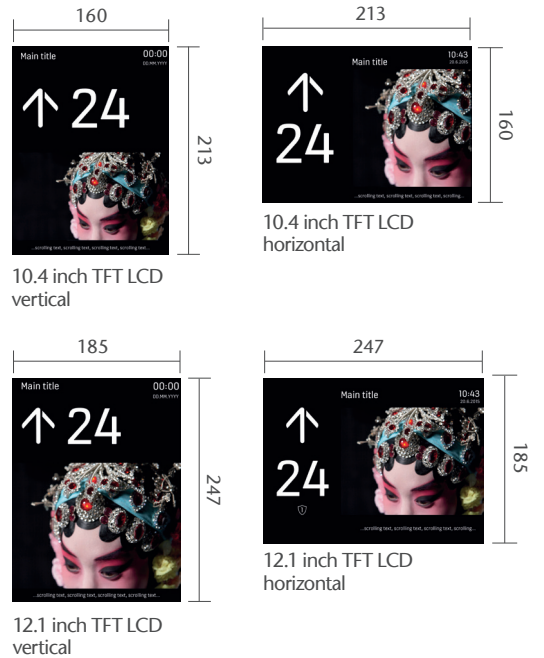

An upward-pointing arrow and the number "5" are displayed on a grey panel of the elevator control system.The KONE logo is centered on a grey panel below the arrow and number.The floor indicator shows "16" and "1200" with a small icon of a person. Below it, the ID number "ID 21367-4726-342" is printed.

KONE SIGNALIZATION

KDS330

CAR OPERATING PANEL (COP)

KDS 330 DISPLAYS

TFT LCD DISPLAYS

Only available for Swing COP

LANGUAGE

- English
- Simplified Chinese
- Traditional Chinese

Surface mounted
Thickness 21 mm

LOCK MODULE

Surface mounted
Thickness 21 mm

LANDING CALL STATION WITH INDICATOR (LCI)

Flush mounted

Surface mounted
Thickness 21 mm

HALL INDICATOR (HI)

Flush mounted

Surface mounted
Thickness 33 mm

HALL LANTERN (HL)

Flush mounted

Surface mounted
Thickness 29 mm

COP AND LANDING DEVICE FACEPLATE FINISHING

Copper satin stainless steel

Copper mirror stainless steel*

Silver brushed stainless steel