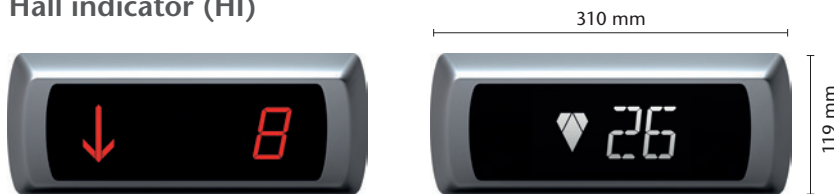

Landing devices

Hall indicator (HI)