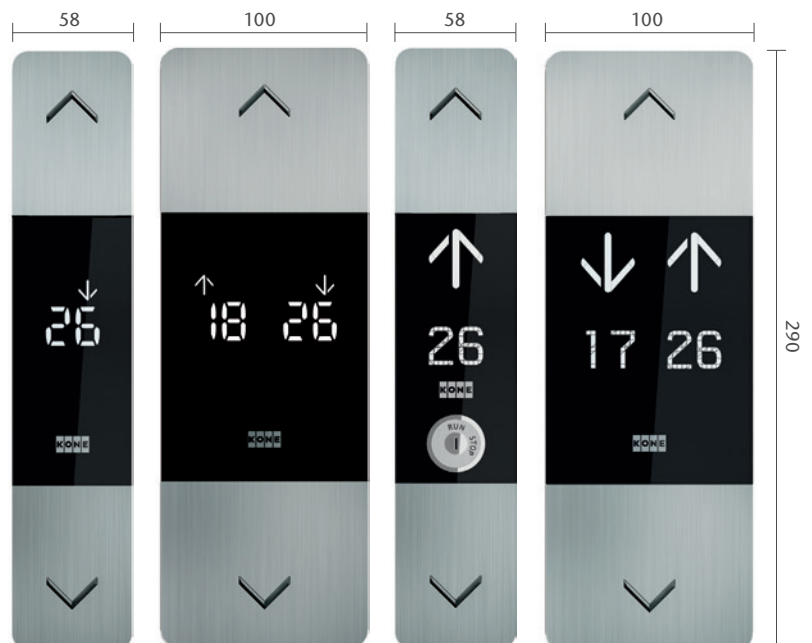

LANDING CALL INDICATOR (LCI)**

KSL 281 Simplex

KSL 281 Duplex

KSL 286 Simplex

KSL 286 Duplex