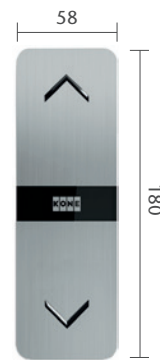

LANDING CALL STATION (LCS)**

KSL 280