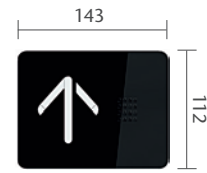

HALL LANTERN (HL)*

KSH 280

* Thickness 17 mm